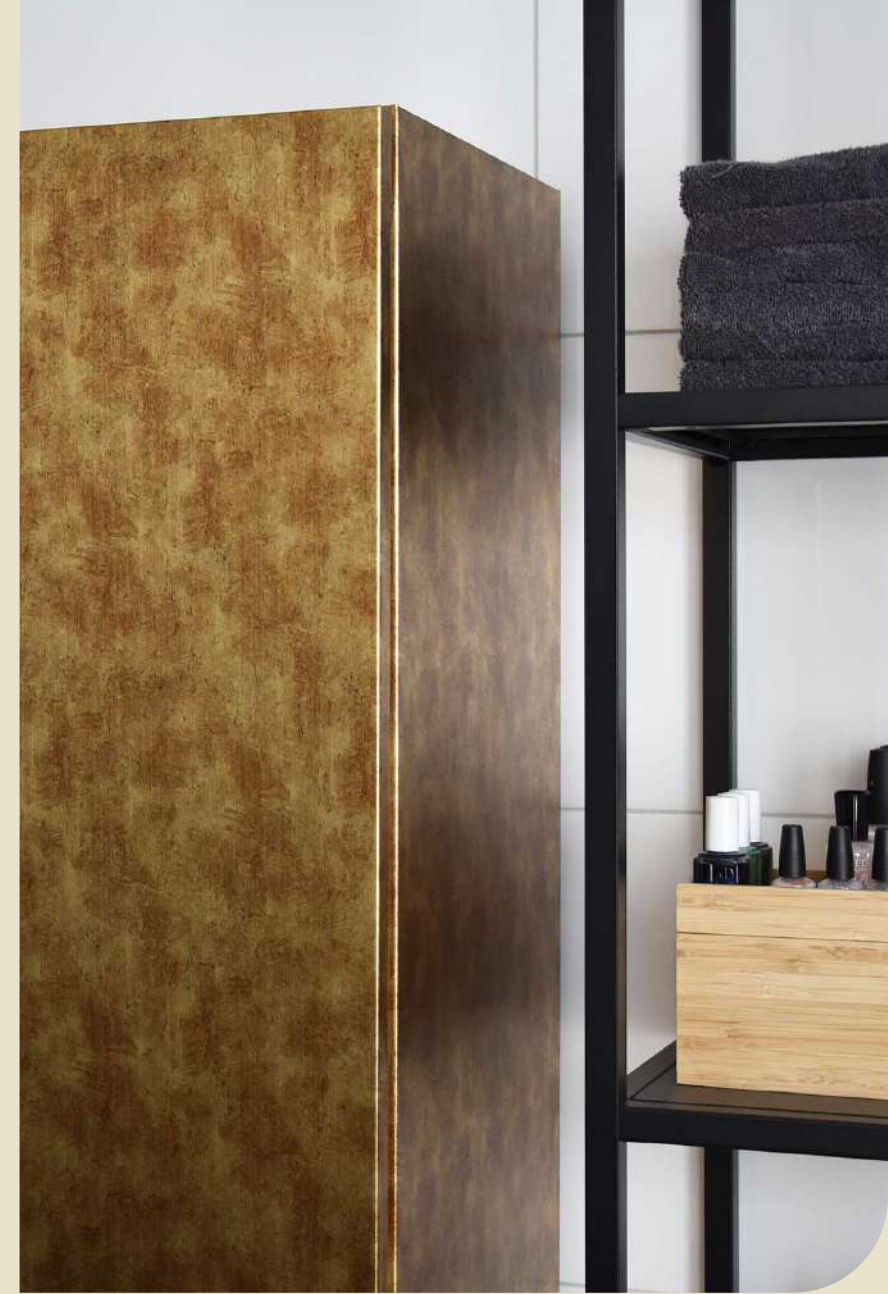

Modern Finishes

Easy to clean surfaces, to love your home even more.

@mishkashoe

CT58
Faded Gray

NG04
Crema

Simple Pleasures

Achieve a fresh new esthetic effortlessly.

NE81
Charcoal Black

NE31
Statuary White

Bathrooms...

Unleashed Creativity

The power of seamless luxury.

AL09
Gold Antique

Splendid Classic

Finishes that cater to your style.

U50
Nero Marquina