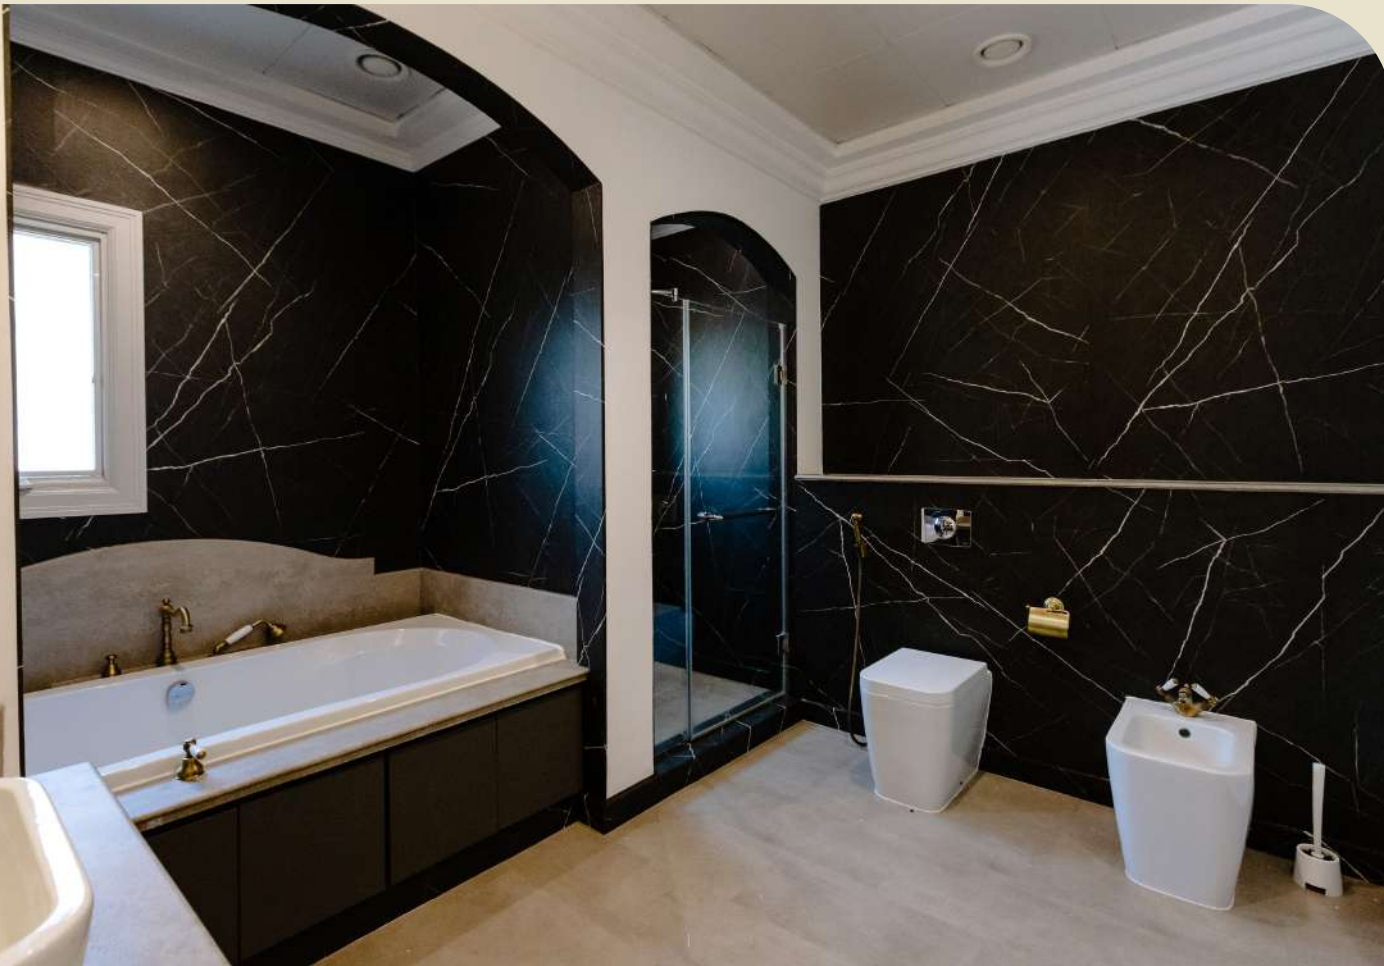

NE31
Statuary White

Bathrooms...

Unleashed Creativity

The power of seamless luxury.

AL09
Gold Antique

Splendid Classic

Finishes that cater to your style.

U50
Nero Marquina